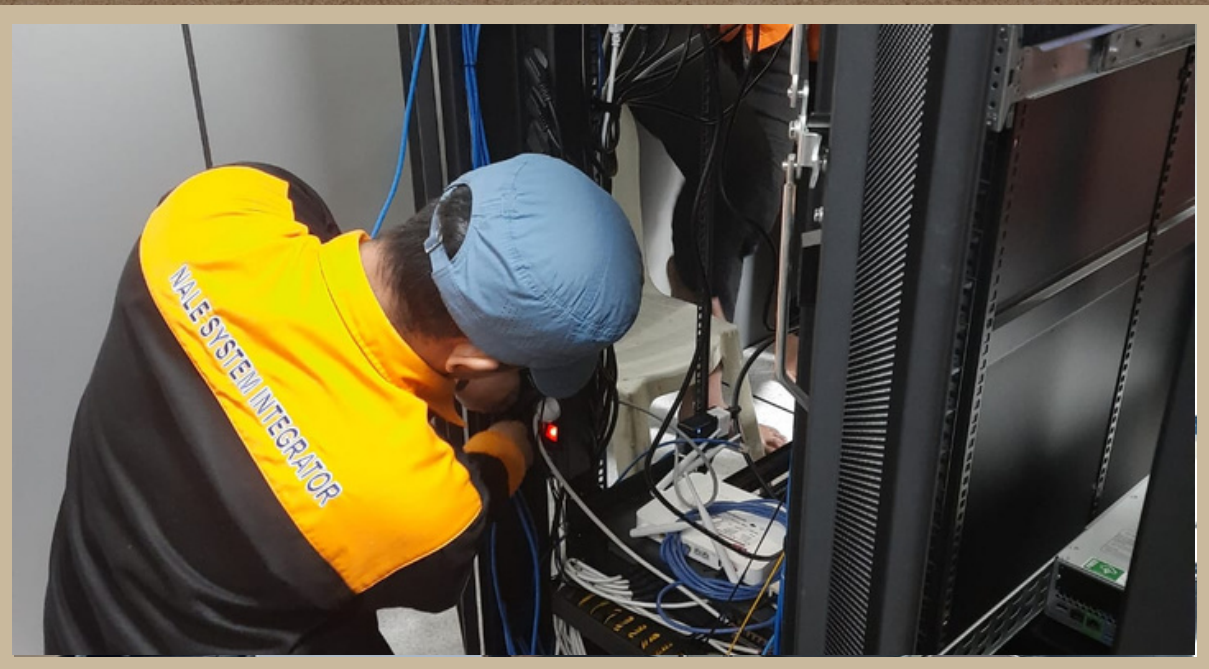

massa ultricies mi quis. Magna fermentum
pellus. Egestas amet tellus
is ut d
iam ph
met dicit
er sit a
eugiat
t dui
auris n
a fames
h mau

DATA CENTER